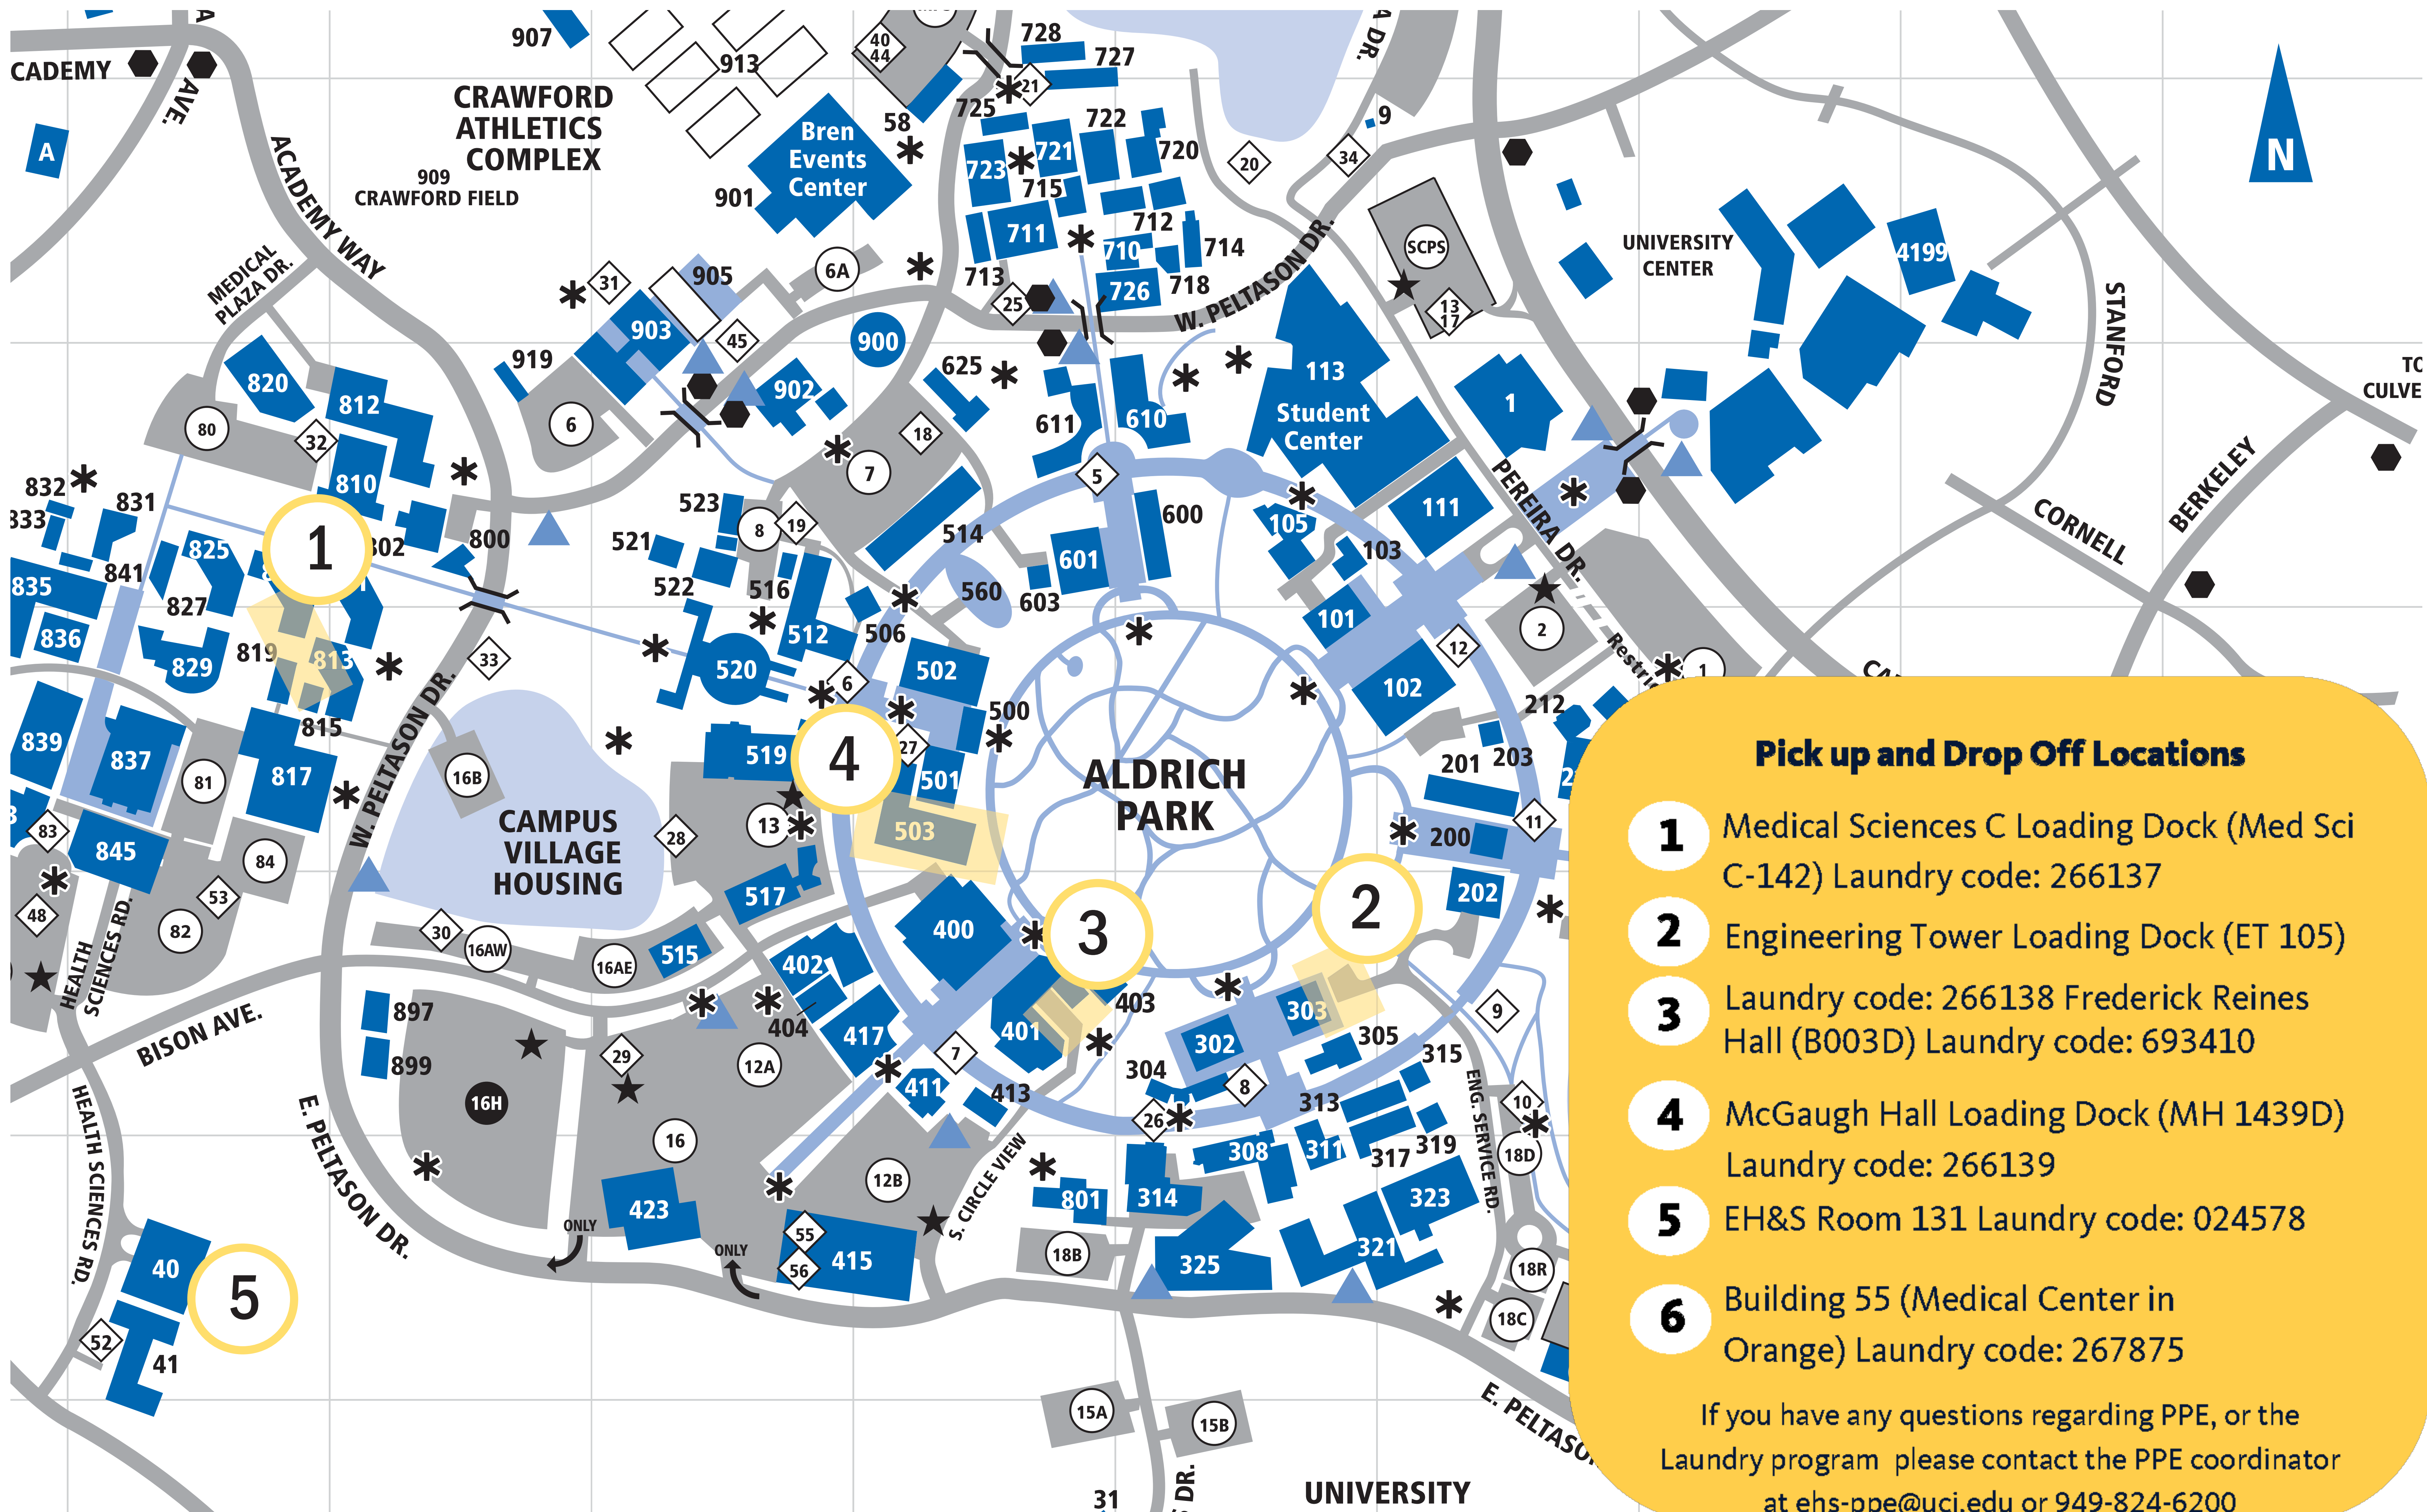

UC Irvine Lab Coat Laundry Drop-off/Pick-up Locations

Pick up and Drop Off Locations

- 1** Medical Sciences C Loading Dock (Med Sci C-142) Laundry code: 266137
- 2** Engineering Tower Loading Dock (ET 105) Laundry code: 266138
- 3** Frederick Reines Hall (B003D) Laundry code: 693410
- 4** McGaugh Hall Loading Dock (MH 1439D) Laundry code: 266139
- 5** EH&S Room 131 Laundry code: 024578
- 6** Building 55 (Medical Center in Orange) Laundry code: 267875

If you have any questions regarding PPE, or the Laundry program please contact the PPE coordinator at ehs-ppe@uci.edu or 949-824-6200